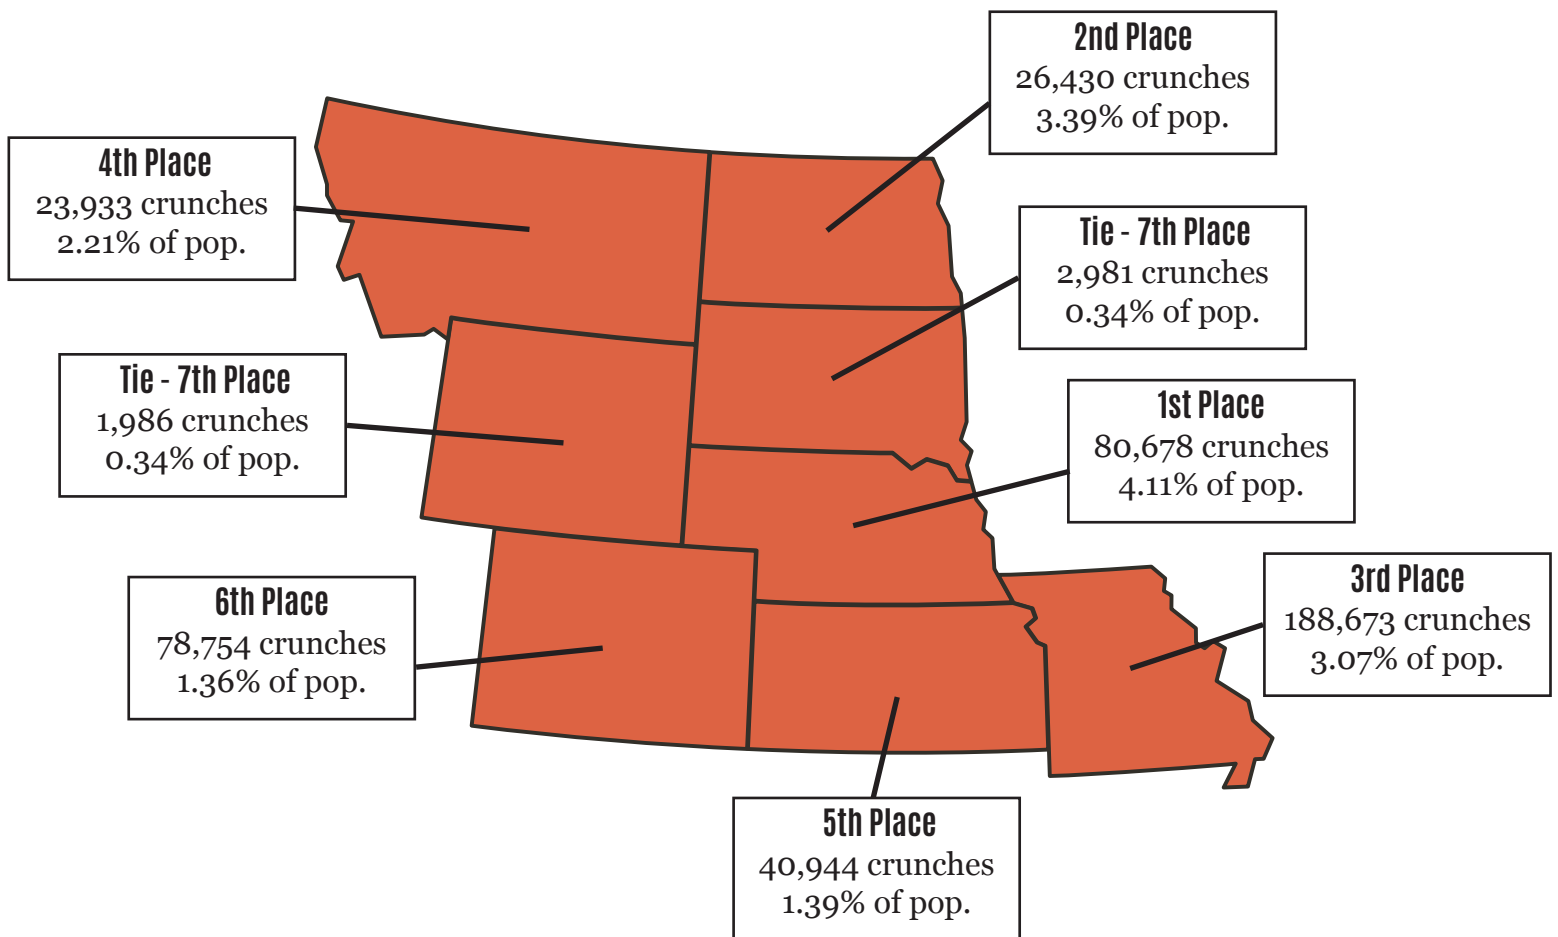

Count the Crunches!

Mountain Plains Region 2023 Crunch Off Statistics

To celebrate Farm to School Month in October, states throughout the region (CO, MT, MO, KS, NE, ND, SD, WY) hold a friendly competition to see which state can get the most “crunches” into local produce (per capita).

In 2023, our region had a collective 444,379 crunches during the month of October! Missouri quadrupled the 2022 participation in 2023 with 188,673 crunches! More than 150 schools and ECEs participated with just over \$100,000 spent on local produce for Crunch Off events in the state.

Event of the Year Award: *Missouri*

Missouri planned and executed two separate Mizzou Football Game Crunch Off events, which partnered Mizzou concessions with local vendors and popcorn producers to promote Crunch Off and Farm to School. Each event drew over 40,000 participants!