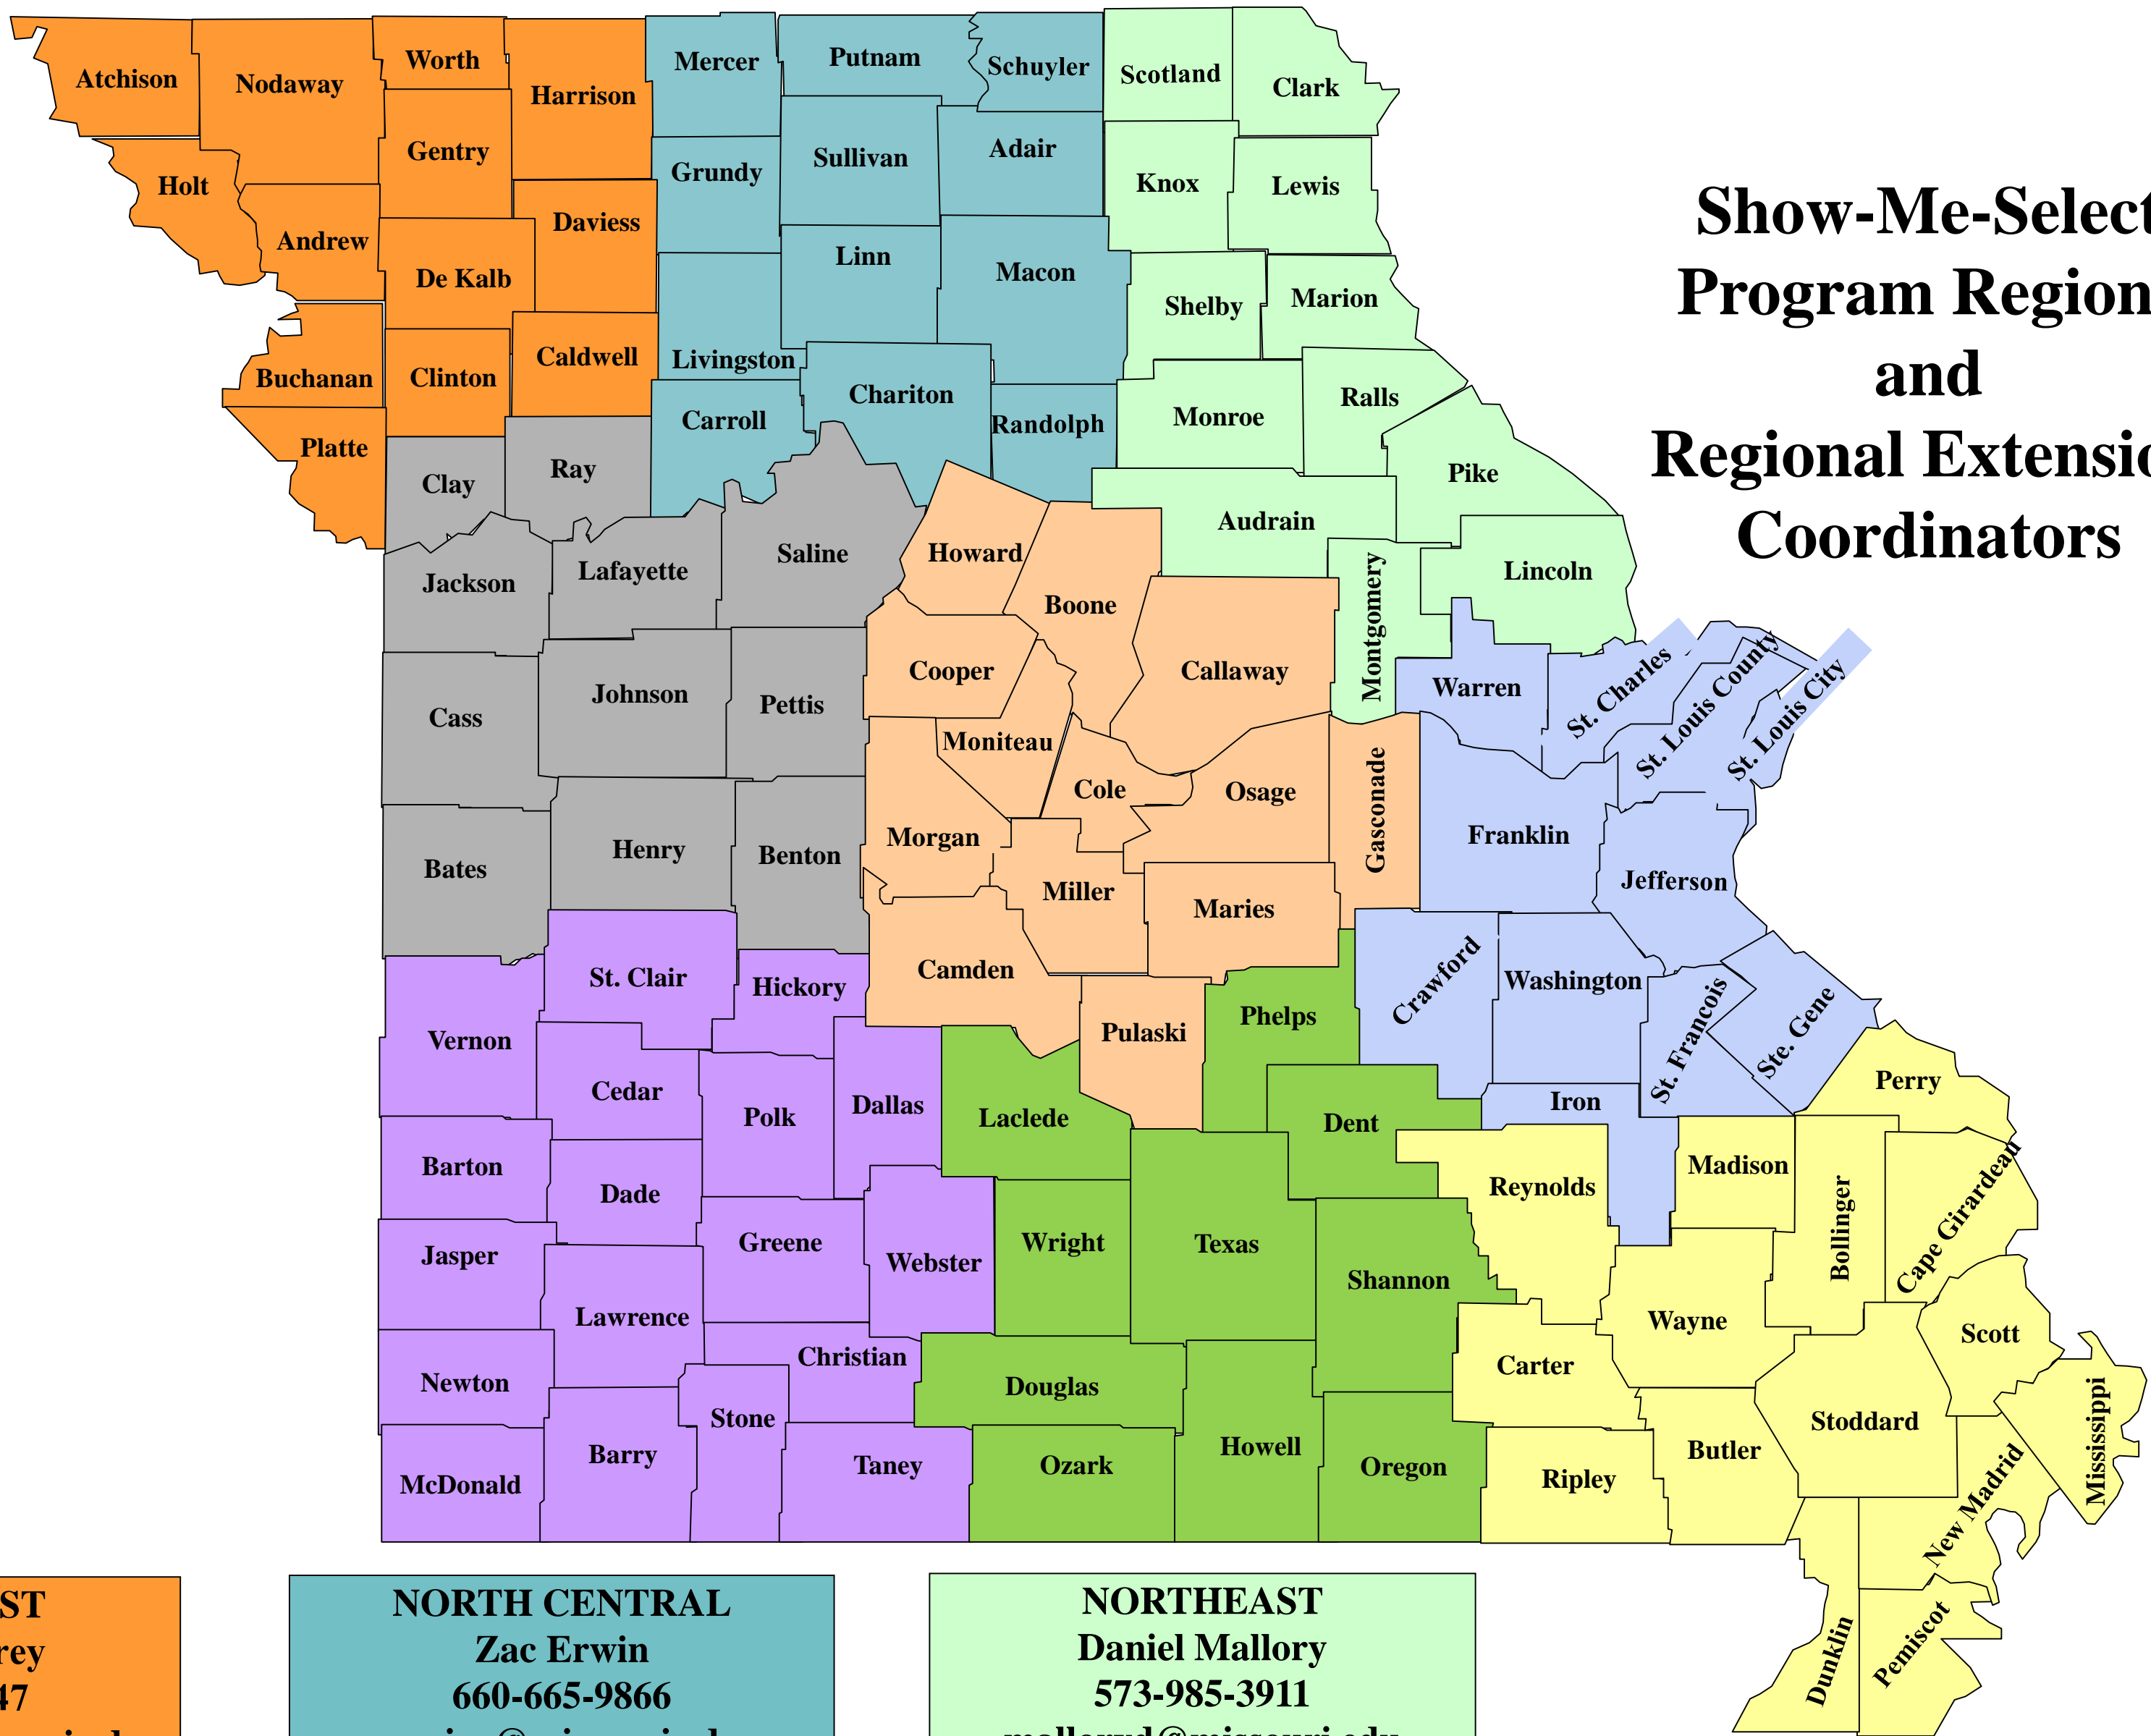

Show-Me-Select Program Regions and Regional Extension Coordinators

NORTHWEST
Jim Humphrey
 816-324-3147
HumphreyJR@missouri.edu

WEST CENTRAL
David Hoffman
 816-380-8460
hoffmand@missouri.edu

SOUTHWEST
Patrick Davis
 417-276-3313
DavisMP@missouri.edu